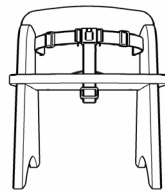

Description

Infant Chair with Seatbelt 10"H. Age 0-2

These little chairs were designed with infants and toddlers in mind by giving them the support they need in order to stay safe and focused on whatever is in front of them. The size and sturdiness allows for easy maneuvering and there are optional seat belts for those young ones that need extra help staying upright. Designed to compliment our **START Infant Tables** or **REACH Tables**.

The Steady Infant Chair includes a child proof buckled belt so you can feel confident that your little ones are safe and secure.

10

14

13

Product features

- Designed for infants and toddlers to offer extra support
- Available with or without seatbelts
- Edges all smoothed and finished
- Floor glides

Materials

- Europly FSC certified material (FSC® C012337)

STEADY INFANT CHAIRS

LENGTH 12"

DEPTH 14"

SEAT HEIGHT 10"

Dimensions indicated are approximate. Please contact us if you require clarification.